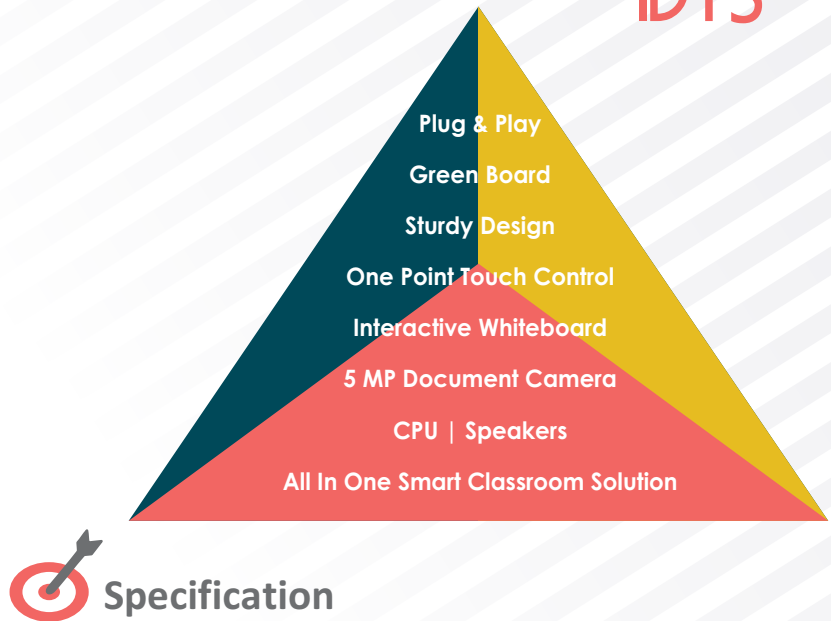

# DIGITAL TEACHING SOLUTION

IDTS

<b>Cabinet</b>	
Mount Type	Wall Mount
CPU	Dual Core / i3 , 2GB/4 GB RAM, 500GB/1TB HDD
Document Camera	5 Mega Pixel
Speaker	40W PMPO Dual Speakers
Keyboard	Laptop Style Keyboard with Mouse Pad
Operation	Single Touch Power On
Front Ports	USB X2, MIC X1 (External)
Body	Steel Body
Safety	Lockable
<b>Interactive White Board</b>	IN 6006 (84"/100")
<b>Green Board</b>	4' x 4'
<b>Projector</b>	Optional